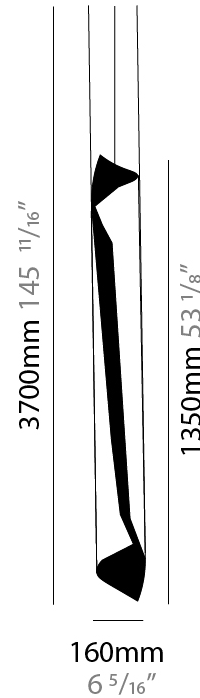

PROJECT
TYPE
SPECIFIER
QUANTITY
DATE

HUE SUSPENSION

D131107-

base number Finish
Options

1. To build a product code in our configurator select the specify button on the base model # product page
2. To build a manual product code on this datasheet choose from the options listed below in blue font and add the suffix to the base model #

GENERAL

Series: HUE
Partner: Knikerboker
Division: Design
Installation: Suspension
Product Type: Pendant
Mounting Location: Ceiling
Light Distribution: Direct

PHYSICAL

Shape: Abstract
Diameter (mm): 160
Diameter (in): 6 ⁵/₁₆
Height (mm): 1350
Height (in): 53 ¹/₈
Max. Overall Height (mm): 3700
Max. Overall Height (in): 145 ¹¹/₁₆
Fixture Finish: EWH / EBK / MAN / COF / PRD / SLF / GLF / CLF / BRL / EWS / EWG / EWC / EWR / EBS / EBG / EBC / EBC / EBB / MAS / MAD / MAC / MAB / COS / CGO / CCL / CBL / PRS / PRG / PRC / PRB
Fixture Material: Metal
Cable Details: 2 Silicone Cable 2000mm / 78 3/4"

ELECTRICAL

Number of Lamps: 4
Lamp Type: LED Retrofit
Bulb Included: Bulb Not Included
Max. Wattage Per Lamp (W): 4.5
Lamp Base: E26
Input Voltage (V): 120
Upon Request: 277Vac / GU10

LED

OPTICAL

RATINGS AND CERTIFICATIONS

Certified By: Certified for North American Standards
IP rating: IP20