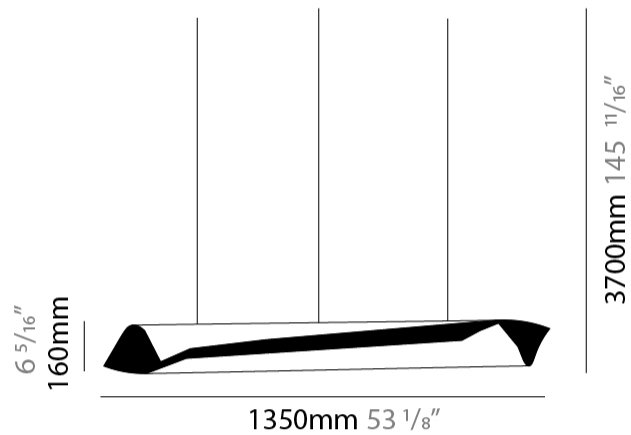

PROJECT	_____
TYPE	_____
SPECIFIER	_____
QUANTITY	_____
DATE	_____

HUE SUSPENSION

D131213-

base number _____
Finish _____
Options _____

1. To build a product code in our configurator select the specify button on the base model # product page
2. To build a manual product code on this datasheet choose from the options listed below in blue font and add the suffix to the base model #

GENERAL

Series: HUE
Partner: Knikerboker
Division: Design
Installation: Suspension
Product Type: Pendant
Mounting Location: Ceiling
Light Distribution: Direct

PHYSICAL

Shape: Abstract
Diameter (mm): 160
Diameter (in): 6 ⁵/₁₆
Height (mm): 1350
Height (in): 53 ¹/₈
Max. Overall Height (mm): 3700
Max. Overall Height (in): 145 ¹¹/₁₆
Fixture Finish: EWH / EBK / MAN / COF / PRD / SLF / GLF / CLF / BRL / EWS / EWG / EWC / EWR / EBS / EBG / EBC / EBC / EBB / MAS / MAD / MAC / MAB / COS / CGO / CCL / CBL / PRS / PRG / PRC / PRB
Fixture Material: Metal
Cable Details: 1 Silicone Cable 2000mm / 78 3/4"

ELECTRICAL

Number of Lamps: 4
Lamp Type: LED Retrofit
Bulb Included: Bulb Not Included
Max. Wattage Per Lamp (W): 4.5
Lamp Base: E26
Input Voltage (V): 120
Upon Request: 277Vac / GU10

LED

OPTICAL

RATINGS AND CERTIFICATIONS

Certified By: Certified for North American Standards
IP rating: IP20